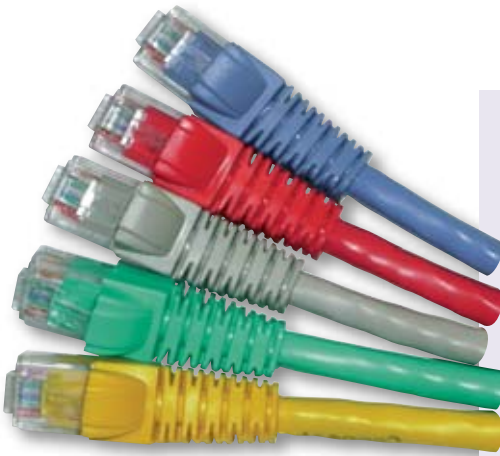

Category 6 Patch Leads

Features & Benefits

- ✘ Individually tested up to 250MHz
- ✘ Available in lengths from 0.5 to 5 metres
- ✘ All Connectix Cat 6 leads fully confirm to EIA/TIA-568-B.2 Annex F
- ✘ Individual test reports available at a nominal fee

Connectix Category 6 Patch Leads are made from Category 6 stranded cable and are terminated using High Performance modular plugs. We stock a variety leads in lengths from 0.5 to 5 metres, available in a number of different colours.

Ordering Information

Cat 6 UTP Patch Lead

Colour	Length (metre)	Part Number	Length (metre)	Part Number
Grey	0.5	003-3B5-005-01	1.0	003-3B5-010-01
White	0.5	003-3B5-005-02	1.0	003-3B5-010-02
Blue	0.5	003-3B5-005-03	1.0	003-3B5-010-03
Green	0.5	003-3B5-005-04	1.0	003-3B5-010-04
Red	0.5	003-3B5-005-05	1.0	003-3B5-010-05
Yellow	0.5	003-3B5-005-06	1.0	003-3B5-010-06
Orange	0.5	003-3B5-005-07	1.0	003-3B5-010-07
Purple	0.5	003-3B5-005-08	1.0	003-3B5-010-08
Black	0.5	003-3B5-005-09	1.0	003-3B5-010-09
Grey	2.0	003-3B5-020-01	3.0	003-3B5-030-01
White	2.0	003-3B5-020-02	3.0	003-3B5-030-02
Blue	2.0	003-3B5-020-03	3.0	003-3B5-030-03
Green	2.0	003-3B5-020-04	3.0	003-3B5-030-04
Red	2.0	003-3B5-020-05	3.0	003-3B5-030-05
Yellow	2.0	003-3B5-020-06	3.0	003-3B5-030-06
Orange	2.0	003-3B5-020-07	3.0	003-3B5-030-07
Purple	2.0	003-3B5-020-08	3.0	003-3B5-030-08
Black	2.0	003-3B5-020-09	3.0	003-3B5-030-09
Grey	4.0	003-3B5-040-01	5.0	003-3B5-050-01
White	4.0	003-3B5-040-02	5.0	003-3B5-050-02
Blue	4.0	003-3B5-040-03	5.0	003-3B5-050-03
Green	4.0	003-3B5-040-04	5.0	003-3B5-050-04
Red	4.0	003-3B5-040-05	5.0	003-3B5-050-05
Yellow	4.0	003-3B5-040-06	5.0	003-3B5-050-06
Orange	4.0	003-3B5-040-07	5.0	003-3B5-050-07
Purple	4.0	003-3B5-040-08	5.0	003-3B5-050-08
Black	4.0	003-3B5-040-09	5.0	003-3B5-050-09